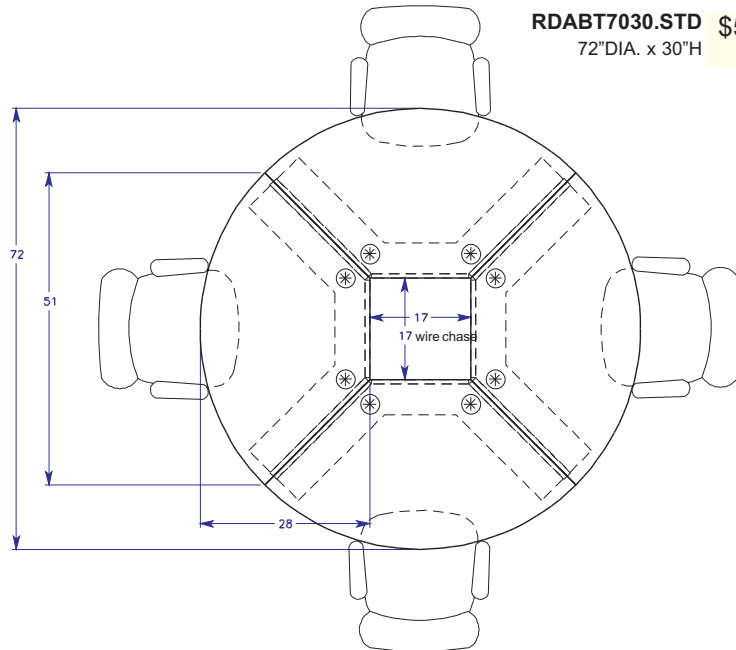

E O N D E S I G N S ROUNABOUT ROUND COMPUTER TABLE PRICE LIST / SPECIFIER F.O.B. Norwich, CT effective 2014	ROUNABOUT <i>ROUNABOUT is a round computer table built in sections that accommodates LCD displays and computers in a similar fashion to our classroom tables.</i> <i>ROUNABOUT is standard in a 4-seat 72" diameter model, but we will gladly quote larger sizes with custom details to your specification. Call the factory for a quote at 860-892-5361.</i>	GENERAL SPECIFICATIONS 1. Construction is 3/4" MDF core panels with 2 MM PVC banding - color is Black. 2. 4 Standard laminate finishes are shown below. 3. Custom laminate finishes are available at an upcharge - call for a quote. 4. Veneer finishes are available - call the factory.	
ROUNABOUT TABLE 7230 / STD. FEATURES		Table / Size	$LIST

1. Overall Size: 72"Diameter x 30"H

Per Seat:

2. Table Top Worksurface: 51"W x 28"D for tabletop monitor.
3. (2) 60MM Cable Grommets in tabletop.
4. 17" x 17" Open Center / Wire Chase.
5. Wraparound CPU Shelf.
6. Back Panel with 7-Outlet Power Strip & Wire Manager.
7. Choice of 4 Standard Laminates.

RDABT7030.STD $5,495
72"DIA. x 30"H

STANDARD FINISHES

Fusion Maple Black Edges	Wild Cherry Black Edges	Phantom Gray Black Edges	Black Black Edges

OPTIONAL FEATURES as shown in photo @ right>>>

1. **SPLIT TOP / Recessed Monitor Shelf** +$349 each. Tabletop becomes 21"D with this option.
2. Desktop Power/Data Device +$259 each.
3. Keyboard Drawer +$259 each
4. WILD CHERRY Standard Laminate Finish +00

TOTAL LIST PRICE AS SHOWN @ right $8963