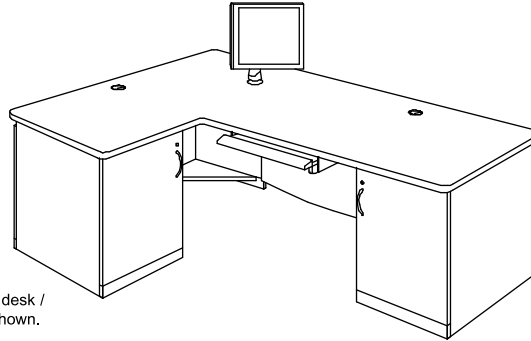

E O N D E S I G N S

PRECEPTOR

S M A R T D E S K S

PRICE LIST / SPECIFIER F.O.B. Norwich, CT
effective 2009

<< PRECEPTOR DESKS >>

combine a conventional 'furniture' appearance with a fully-accessible rack cabinet. Large one-piece desktop affords plenty of room for peripherals and control accessories. Cable grommets, keyboard drawer and horizontal wiremanagers are standard. Options are listed below. Desks ship 'knocked down' for assembly in the field.

GENERAL SPECIFICATIONS

1. Std. desks have (2) 60MM cable grommets, key board drawer, wiremanagement and levelers.
2. Std. desks have (1) rack cabinet (no rack rails) with front & rear lockable door and passive venting.
3. Available in WilsonArt Fusion Maple, Solar Oak and Wild Cherry woodgrain laminates.
4. Call the factory for pricing on other laminates.
5. Baserails, edgebanding and all other trim is Black.

30" DEEP x 36" HIGH DESKS / STANDARD FEATURES

	Desk / Size	$LIST

LARGE - RETURN DESK

Keyboard: KEYBOARD DRAWER

Monitor: RECT. GROMMET provided for LCD MONITOR ARM.

CPU: RACKMOUNT

Desk Cabinet: RACK STORAGE (21.5"W x 23.75"D x 28"H) with front & rear (lockable) door.

Return Cabinet: GENERAL STORAGE (21.5"W x 23.75"D x 28"H) with front (lockable) door and (2) adjustable shelves.

Additional Desktop Cutouts: SPECIFY and LOCATE (no additional charges)

Specify: LEFT or RIGHT HAND

PRdk9060.36.LEFT $5,995
90"W x 60"D x 36"H

PRdk9060.36.RIGHT $5,995
90"W x 60"D x 36"H

STRAIGHT DESK

Keyboard: KEYBOARD DRAWER

Monitor: RECT. GROMMET provided for LCD MONITOR ARM.

CPU: RACKMOUNT

R.H. Cabinet: RACK STORAGE (21.5"W x 23.75"D x 28"H) with front & rear (lockable) door.

L.H. Cabinet: GENERAL STORAGE (21.5"W x 23.75"D x 28"H) with front (lockable) door and (2) adjustable shelves.

Additional Desktop Cutouts: SPECIFY and LOCATE (no additional charges)

Specify: RACK STORAGE on RIGHT(as described) or LEFT (opposite).