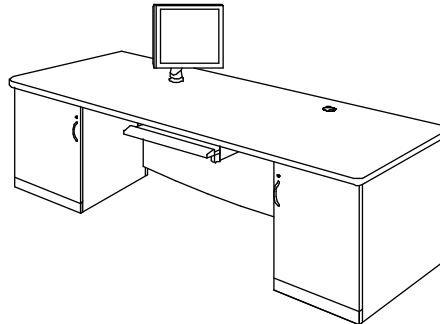

PSdk9630.36.LEFT $5,595
96"W x 30"D x 36"H

PSdk9630.36.RIGHT $5,595
96"W x 30"D x 36"H

PSdk9030.36.LEFT $5,495
90"W x 30"D x 36"H

PSdk9030.36.RIGHT $5,495
90"W x 30"D x 36"H