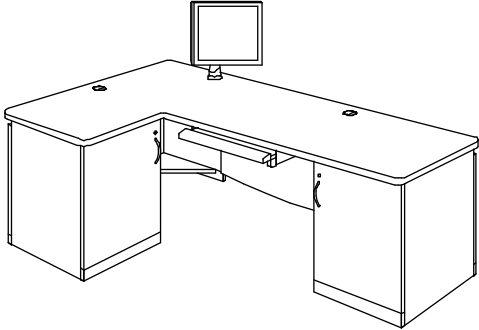

25" DEEP x 36" HIGH DESKS / STANDARD FEATURES		Desk / Size	\$LIST
---	--	-------------	--------

LARGE - RETURN DESK

Keyboard: KEYBOARD DRAWER

Monitor: RECT. GROMMET provided for LCD MONITOR ARM.

CPU: RACKMOUNT

Desk Cabinet: RACK STORAGE (21.5"W x 23.75"D x 28"H) with front & rear (lockable) door.

Return Cabinet: GENERAL STORAGE (21.5"W x 23.75"D x 28"H) with front (lockable) door and (2) adjustable shelves.

Additional Desktop Cutouts: SPECIFY and LOCATE (no additional charges)

Specify: LEFT or RIGHT HAND

LEFT HAND desk / user's side shown.

LEFT HAND desk / approach side shown.

PRdk9050.36.LEFT \$5,795
90"W x 50"D x 36"H

PRdk9050.36.RIGHT \$5,795
90"W x 50"D x 36"H

SMALL - RETURN DESK

Keyboard: KEYBOARD DRAWER

Monitor: RECT. GROMMET provided for LCD MONITOR ARM.

CPU: RACKMOUNT

Return Cabinet: RACK STORAGE (21.5"W x 23.75"D x 28"H) with front & rear (lockable) door.

Additional Desktop Cutouts: SPECIFY and LOCATE (no additional charges)