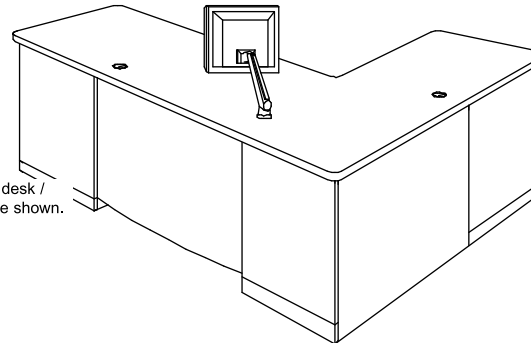

E O N D E S I G N S

PRECEPTOR

S M A R T D E S K S

PRICE LIST / SPECIFIER F.O.B. Norwich, CT
effective 2009

<< PRECEPTOR DESKS >>

combine a conventional 'furniture' appearance with a fully-accessible rack cabinet. Large one-piece desktop affords plenty of room for peripherals and control accessories. Cable grommets, keyboard drawer and horizontal wiremanagers are standard. Options are listed below. Desks ship 'knocked down' for assembly in the field.

GENERAL SPECIFICATIONS

1. Std. desks have (2) 60MM cable grommets, key board drawer, wiremanagement and levelers.
2. Std. desks have (1) rack cabinet (no rack rails) with front & rear lockable door and passive venting.
3. Available in WilsonArt Fusion Maple, Solar Oak and Wild Cherry woodgrain laminates.
4. Call the factory for pricing on other laminates.
5. Baserails, edgebanding and all other trim is Black.

30" DEEP x 36" HIGH DESKS / STANDARD FEATURES

	Desk / Size	$LIST

LARGE - RETURN DESK

Keyboard: KEYBOARD DRAWER

Monitor: RECT. GROMMET provided for LCD MONITOR ARM.

CPU: RACKMOUNT

Desk Cabinet: RACK STORAGE (21.5"W x 23.75"D x 28"H) with front & rear (lockable) door.

Return Cabinet: GENERAL STORAGE (21.5"W x 23.75"D x 28"H) with front (lockable) door and (2) adjustable shelves.

Additional Desktop Cutouts: SPECIFY and LOCATE (no additional charges)

Specify: LEFT or RIGHT HAND

PRdk9060.36.LEFT $5,995
90"W x 60"D x 36"H

PRdk9060.36.RIGHT $5,995
90"W x 60"D x 36"H

STRAIGHT DESK

Keyboard: KEYBOARD DRAWER

Monitor: RECT. GROMMET provided for LCD MONITOR ARM.

CPU: RACKMOUNT

R.H. Cabinet: RACK STORAGE (21.5"W x 23.75"D x 28"H) with front & rear (lockable) door.

L.H. Cabinet: GENERAL STORAGE (21.5"W x 23.75"D x 28"H) with front (lockable) door and (2) adjustable shelves.

Additional Desktop Cutouts: SPECIFY and LOCATE (no additional charges)

Specify: RACK STORAGE on RIGHT(as described) or LEFT (opposite).