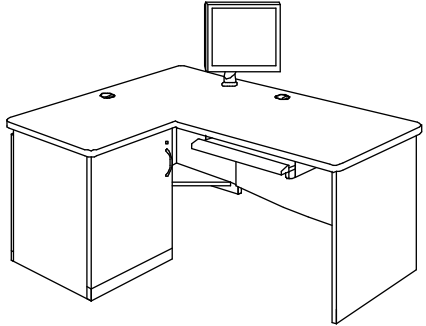

Desk Cabinet: RACK STORAGE (21.5"W x 23.75"D x 28"H) with front & rear (lockable) door.

Return Cabinet: GENERAL STORAGE (21.5"W x 23.75"D x 28"H) with front (lockable) door and (2) adjustable shelves.

Additional Desktop Cutouts: SPECIFY and LOCATE (no additional charges)

Specify: LEFT or RIGHT HAND

LEFT HAND desk / user's side shown.

LEFT HAND desk / approach side shown.

PRdk9050.36.LEFT \$5,795
90"W x 50"D x 36"H

PRdk9050.36.RIGHT \$5,795
90"W x 50"D x 36"H

SMALL - RETURN DESK

Keyboard: KEYBOARD DRAWER

Monitor: RECT. GROMMET provided for LCD MONITOR ARM.

CPU: RACKMOUNT

Return Cabinet: RACK STORAGE (21.5"W x 23.75"D x 28"H) with front & rear (lockable) door.

Additional Desktop Cutouts: SPECIFY and LOCATE (no additional charges)

Specify: LEFT or RIGHT HAND

LEFT HAND desk / user's side shown.

LEFT HAND desk / approach side shown.

PRdk6650.36.LEFT \$5,195
66"W x 50"D x 36"H

PRdk6650.36.RIGHT \$5,195
66"W x 50"D x 36"H

E O N D E S I G N S