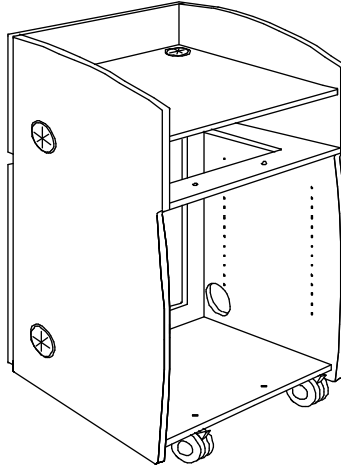

## GENERAL SPECIFICATIONS

1. MobiLite Lecterns have integrated wiremanagement, venting and casters and a "passthru" capability.
2. MobiLite Lecterns are standard in plastic laminate in the following finishes: Fusion Maple, Wild Cherry Phantom Gray Matrix, and Black.
3. Alternate finishes will be considered only for volume purchases.
4. All trim (including edges) is Black.
5. All panel core material is MDF (medium density fiberboard).

### A. MOBILITE LECTERN / STANDARD FEATURES (schematic drawings below):

Lectern / Size

\$LIST

1. **Fixed Desktop** with (2) 60MM grommets at the rear corners. Grommets allow cord drop or mounting of Hopper Monitor Arm on either side.
2. **Dust Tray** with cutout for optional Viewport LCD monitor mount and (2) 60MM grommets.
3. **Open Storage Cabinet includes:**
  - A. Set up for adjustable shelves.
  - B. Set up for dual security bars.
  - C. Rear Door (lockable).
  - D. Passive Air Intake, Venting & Cableway
  - E. 80MM Pass-thru Grommets
  - F. 7-Outlet Surge Strip (with circuit breaker).
4. **4" Diameter Soft Casters w / Brake.**
5. **(4) Standard Laminate Finishes:**  
Choose from the options shown below.