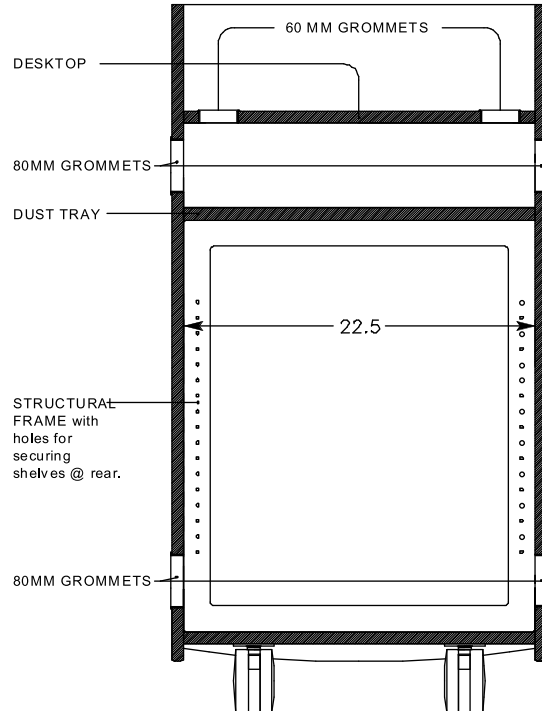

### A. MOBILITE LECTERN / STANDARD FEATURES (schematic drawings below):

Lectern / Size

\$LIST

1. **Fixed Desktop** with (2) 60MM grommets at the rear corners. Grommets allow cord drop or mounting of Hopper Monitor Arm on either side.
2. **Dust Tray** with cutout for optional Viewport LCD monitor mount and (2) 60MM grommets.
3. **Open Storage Cabinet includes:**
  - A. Set up for adjustable shelves.
  - B. Set up for dual security bars.
  - C. Rear Door (lockable).
  - D. Passive Air Intake, Venting & Cableway
  - E. 80MM Pass-thru Grommets
  - F. 7-Outlet Surge Strip (with circuit breaker).
4. **4" Diameter Soft Casters w / Brake.**
5. **(4) Standard Laminate Finishes:**  
Choose from the options shown below.

### A. CLec MOB.LITE \$1095

24"W x 24"D x 45"H

*MobiLite Lectern pricing is for standard plastic laminate finishes and includes only the standard features noted in the description.*

DESKTOP FOR:

1. Laptop Computer (w/ optional PVD grommet)
2. LCD Monitor (on optional Hopper Arm)
3. LCD Monitor (in optional Viewport)
4. LCD Monitor (freestanding)
5. CRT Monitor (freestanding)