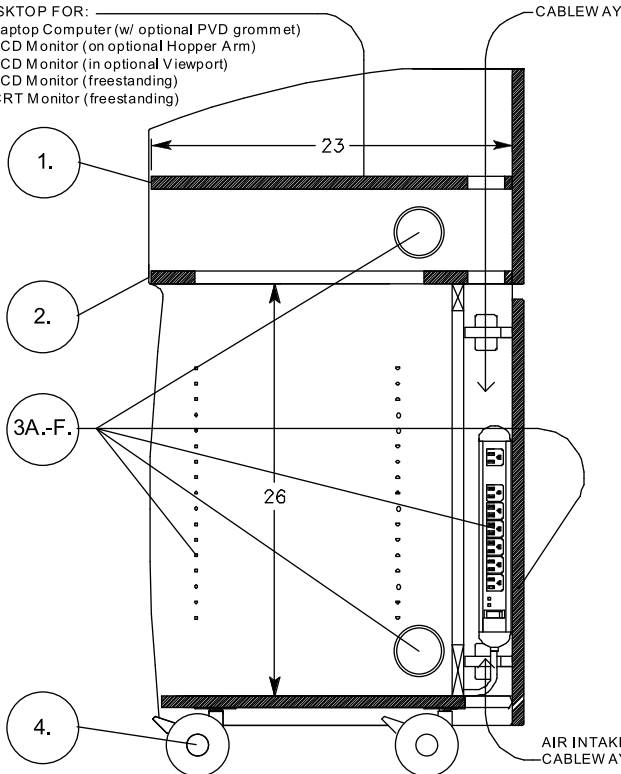

### A. MOBILITE LECTERN / STANDARD FEATURES (schematic drawings below):

Lectern / Size

\$LIST

1. **Fixed Desktop** with (2) 60MM grommets at the rear corners. Grommets allow cord drop or mounting of Hopper Monitor Arm on either side.
2. **Dust Tray** with cutout for optional Viewport LCD monitor mount and (2) 60MM grommets.
3. **Open Storage Cabinet includes:**
  - A. Set up for adjustable shelves.
  - B. Set up for dual security bars.
  - C. Rear Door (lockable).
  - D. Passive Air Intake, Venting & Cableway
  - E. 80MM Pass-thru Grommets
  - F. 7-Outlet Surge Strip (with circuit breaker).
4. **4" Diameter Soft Casters w / Brake.**
5. **(4) Standard Laminate Finishes:**  
Choose from the options shown below.

### A. CLec MOB.LITE \$1095

24"W x 24"D x 45"H

*MobiLite Lectern pricing is for standard plastic laminate finishes and includes only the standard features noted in the description.*

DESKTOP FOR:

1. Laptop Computer (w/ optional PVD grommet)
2. LCD Monitor (on optional Hopper Arm)
3. LCD Monitor (in optional Viewport)
4. LCD Monitor (freestanding)
5. CRT Monitor (freestanding)