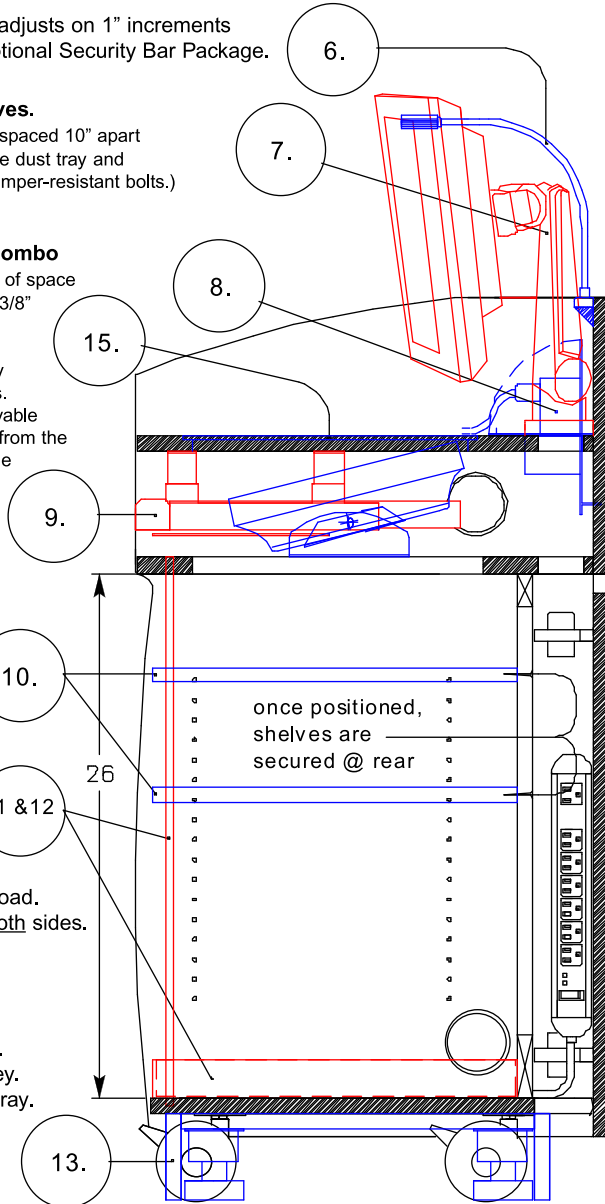

6. CLec.TL.HGN Tasklight / 12" Halogen Gooseneck	$131
7. CLec.MA.HOP Monitor Arm / Idea @	$329
8. CLec.GT.PWD Grommet / Power-Data	$219
9. CLec.KD.SMT Keyboard Dwr. / mousetray	$219

10. Adjustable Shelf (22"W x 18"D) adjusts on 1" increments and can be secured at front by optional Security Bar Package.
11. *Security Bar Package / All Shelves. (Includes two 3/8" diameter steel bars spaced 10" apart running from the bottom panel up to the dust tray and capped by security plate secured by tamper-resistant bolts.)

10. CLec.AS.2218 Adjustable Shelf / 22"W x 18"D / Cost per Shelf >>>	$69
11. CLec.SP.AL5 Security Bar Package / All Shelves	$79

12. *Security Package / Shelf-CPU Combo (Adjustable shelf is positioned with 17" of space below for CPU. Package includes two 3/8" diameter steel bars spaced 10" apart running from the adjustable shelf up to the dust tray and capped by security plate secured by tamper-resistant bolts. Also included is a steel tray with removable security bracket. CPU slides into tray from the front and is secured by the bracket. The tray is designed for a 8" - 9" wide tower-type computer and security is based upon a dimensional fit.)

12. CLec.SP.SCC Security Bar Package / Shelf-CPU Combo	$159

13. Plinth Base (as used on the Mobilis Lectern) is a stationary base with recessed toe-kick on all sides. This is in place of the standard 4" casters.
14. WingTop 2424 (as used on the Mobilis Lectern) is a dropleaf shelf with a large radius on the user's side creating a 'light-duty' worksurface at 33"H. Shelf is 'light duty' / 30 lbs. max. load. Factory mounted: Left, Right or Both sides.
15. Viewport / LCD Package:
  - A. 15" x 15" Glass Viewing Panel mounted flush into Fixed Desktop. Tempered Glass / Color: Dark Grey.
  - B. Keyboard Drawer with mousetray.
  - C. Adjustable LCD Display Bracket (fits 15" - 17" display).

13. CLec.PB.TOKK Plinth Base	$89
14. CLec 2424.WTE 24"W x 24"D x 33"H WingTop Extension	$399
15. CLec LCD.VPRT Viewport / LCD Package	$639

*Please Note: The 10" spacing of bars and positioning of adjustable shelves create a reasonably secure condition for most AV equipment. Ultimately, this system is a deterrent only. The manufacturer makes no claims that this is a 'fail-safe' security system.

MobiLite LIST SUBTOTAL