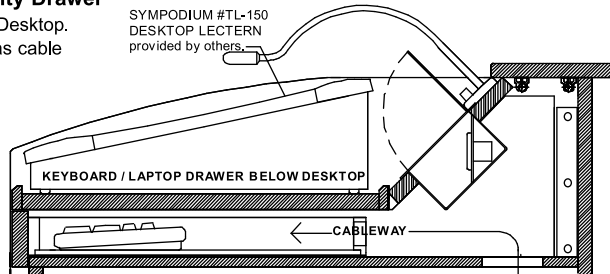

Includes a fascia strip below desktop and optional cutout for X-Port 30 in Angled Control Panel.

**Note:** Price does not include any electronics.

**9. CLec INT.SYMP Desktop Cutout for Symposium Integration Module.**

\$249 D&I\_\$149 TG\_ \$129

**10. Keyboard / Laptop Security Drawer**

mounts to underside of Fixed Desktop. This drawer is lockable and has cable egress @ the rear.

The drawing @ right shows how a Symposium Desktop Lectern can be positioned on the desktop, powered by cable reservoir and controlled by keyboard in drawer below.

**Note:** Price does not include any electronics.

SYMPodium #TL-150 DESKTOP LECTERN provided by others.

**10. CLec.SD.KBLT Keyboard / Laptop Security Drawer**

\$472 D&I\_\$283 TG\_ \$245

**11. Utility Rack Shelf** mounts to front rack rails and is height adjustable.