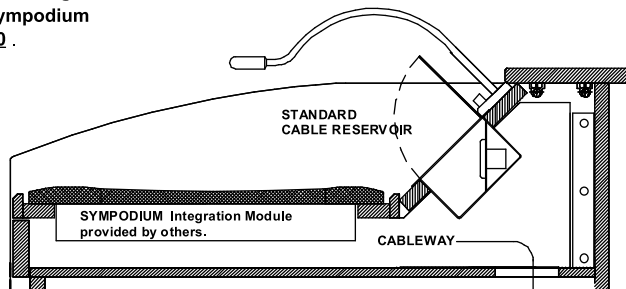

**8. Integrated LCD / Keyboard Package:**

- A. \*Recessed Well @ rear of desktop for 15" Flat Panel monitor.
  - B. Keyboard Drawer with Lock.
- \*Specify monitor position Left or Right as standing at the lectern.

**Note:** Price does not include any electronics.

**8. CLec LCD.KYBD Integrated LCD / Keyboard Drawer Package.**

\$699 D&I\_\$419 TG\_ \$363

**9. Integrated \*Symposium Package:**

\*Desktop Cutout fits both Symposium Model # IC 150 and # IM 150 .

Includes a fascia strip below desktop and optional cutout for X-Port 30 in Angled Control Panel.

**Note:** Price does not include any electronics.

**9. CLec INT.SYMP Desktop Cutout for Symposium Integration Module.**