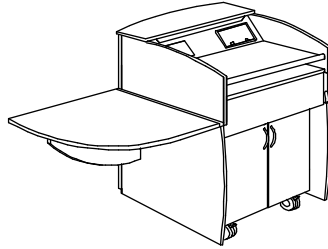

E O N D E S I G N S I N T E L L E C T L E C T E R N S PRICE LIST / SPECIFIER F.O.B. Norwich, CT effective 2009	<< INTELLECT >> <i>Intellect is a compact, yet expandable, presentation lectern designed around a document camera drawer with space for 'on-board' electronics.</i> <i>Similar to Mobilis, Intellect expands in a modular format allowing for growth and change to your lectern configuration as your technology needs become more sophisticated.</i>	GENERAL SPECIFICATIONS 1. Intellect Lecterns have integrated wiremanagement, venting and casters and a "passthru" capability when specified with accessory cabinets. 2. Intellect Lecterns are standard in plastic laminate: A. Vertical panels are Nevamar #MR-6-7T "Phantom Grey Matrix". All trim is Black. B. Horizontal panels are available in (6) Standard (and 3 Optional) Laminates . C. See Intellect Finishes Page for Standard Laminates and alternatives.
INTELLECT 3030 LECTERN / ACCESSORIES	Accessory / Model No.	$LIST

B. WingTop 3030 is a drop leaf (with swing-out support) that creates an auxiliary work surface @ 33"H. WingTop has a large radius @ user's side and best use is for temporary seating or light equipment placement.

This accessory is a handed part. Left Hand part is illustrated.