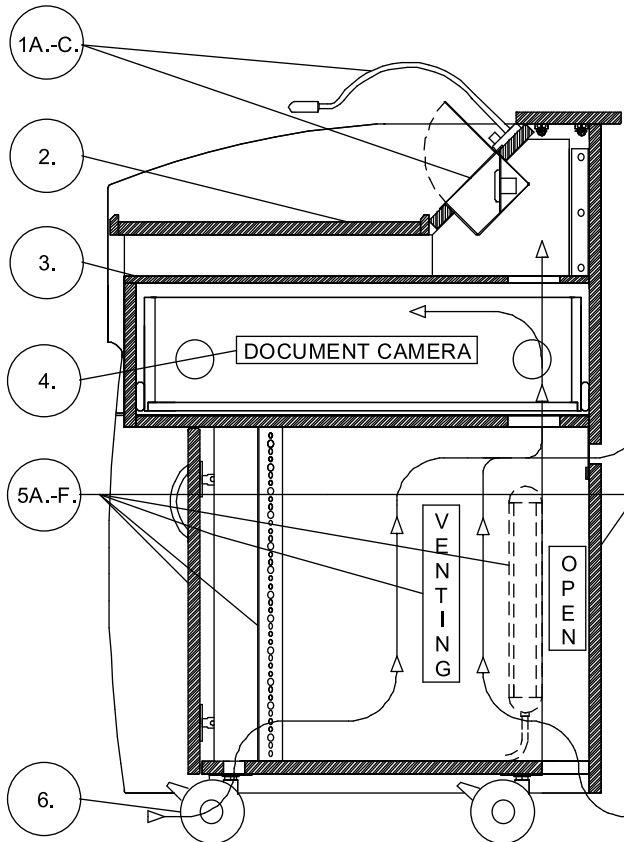

E O N D E S I G N S

INTELLECT

L E C T E R N S

PRICE LIST / SPECIFIER F.O.B. Norwich, CT
effective 2009

<< INTELLECT >>

Intellect is a compact, yet expandable, presentation lectern designed around a document camera drawer with space for 'on-board' electronics.

Similar to Mobilis, Intellect expands in a modular format allowing for growth and change to your lectern configuration as your technology needs become more sophisticated.

GENERAL SPECIFICATIONS

1. Intellect Lecterns have integrated wiremanagement, venting and casters and a "passthru" capability when specified with accessory cabinets.
2. Intellect Lecterns are standard in plastic laminate:
   1. Vertical panels are Nevamar #MR-6-7T "Phantom Grey Matrix". All trim is Black.
   2. Horizontal panels are available in (6) Standard (and 3 Optional) Laminates.
   3. See Intellect Finishes Page for Standard Laminates and alternatives.

A. INTELLECT 3030 LECTERN / STANDARD FEATURES:		Lectern / Size	$LIST

1. **Angled Control Panel (removable):**
   1. **LittleLite Fixture** (12" Halogen Gooseneck) mounted @center on control panel.
   2. **Extron / Crestron, Symposium X-Port 30 Cutout** (please specify).
   3. **Cable Reservoir** with hinged door includes:
      1. Duplex Outlet
      2. Pull-thru Grommets
      3. RJ45 Cat 5E for VGA or other.

A. CLec 3030.INT $4869

30"W x 30"D x 46"H
Intellect 3030 Lectern
Pricing is for standard plastic laminate finish and includes all the standard features noted in the description at left.