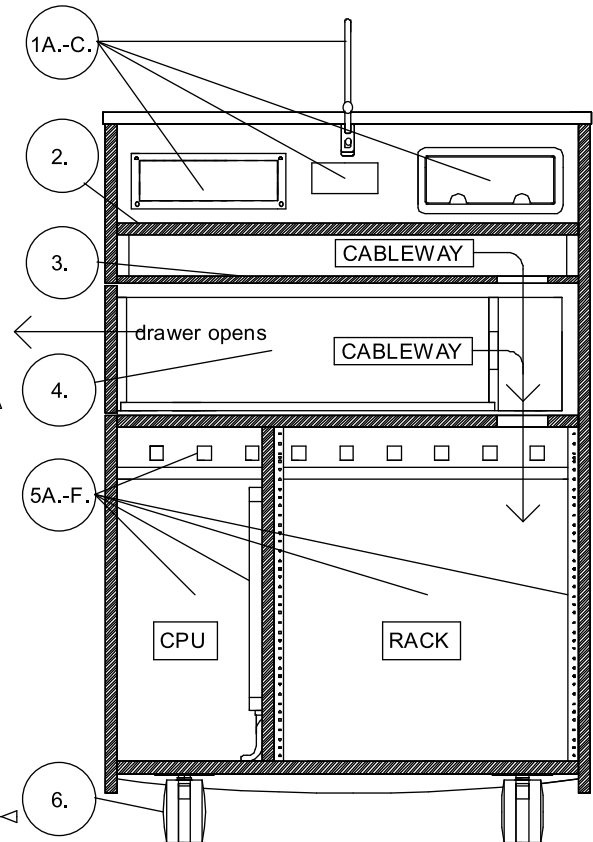

E O N D E S I G N S

INTELLECT

L E C T E R N S

PRICE LIST / SPECIFIER F.O.B. Norwich, CT
effective 2009

<< INTELLECT >>

Intellect is a compact, yet expandable, presentation lectern designed around a document camera drawer with space for 'on-board' electronics.

Similar to Mobilis, Intellect expands in a modular format allowing for growth and change to your lectern configuration as your technology needs become more sophisticated.

GENERAL SPECIFICATIONS

1. Intellect Lecterns have integrated wiremanagement, venting and casters and a "passthru" capability when specified with accessory cabinets.
2. Intellect Lecterns are standard in plastic laminate:
   1. Vertical panels are Nevamar #MR-6-7T "Phantom Grey Matrix". All trim is Black.
   2. Horizontal panels are available in (6) Standard (and 3 Optional) Laminates.
   3. See Intellect Finishes Page for Standard Laminates and alternatives.

A. INTELLECT 3030 LECTERN / STANDARD FEATURES:		Lectern / Size	$LIST

1. **Angled Control Panel (removable):**
   1. **LittleLite Fixture** (12" Halogen Gooseneck) mounted @center on control panel.
   2. **Extron / Crestron, Symposium X-Port 30 Cutout** (please specify).
   3. **Cable Reservoir** with hinged door includes:
      1. Duplex Outlet
      2. Pull-thru Grommets
      3. RJ45 Cat 5E for VGA or other.

A. CLec 3030.INT $4869

30"W x 30"D x 46"H
Intellect 3030 Lectern
Pricing is for standard plastic laminate finish and includes all the standard features noted in the description at left.