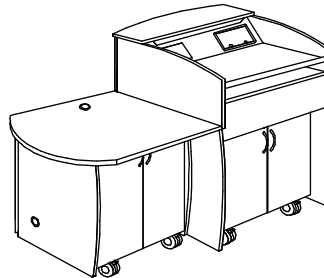

**B. WingTop 3030** is a drop leaf (with swing-out support) that creates an auxiliary work surface @ 33"H. WingTop has a large radius @ user's side and best use is for temporary seating or light equipment placement.

This accessory is a handed part. Left Hand part is illustrated.

**B. CLec 3030.WTE** \$499  
30"W x 27"D x 33"H  
**WingTop Extension**

**C. Rack Sidecar 2430 / Rectangular Top with Overhang** doubles the rack space of the Intellect 3030 and provides an ADA height worksurface:  
1. **Hinged Front Doors** (lockable)  
2. **Front Rack Rails** (12 RU spaces)  
3. **Removable Back Panel**  
4. **Passive Air Intake, Venting and Cableway.**  
5. **7-Outlet Surge Strip** (w/breaker)

**C. CLec 2430.RSC.RT** \$2175  
24"W x 30"D x 33"H  
**Rack SideCar / Rectangular Top with Overhang**

**D. Rack Sidecar 3030 / Peninsula Top with Overhang** doubles the rack space of the Intellect 3030 and provides an ADA height worksurface:  
1. **Hinged Front Doors** (lockable)  
2. **Front Rack Rails** (12 RU spaces)  
3. **Removable Back Panel**  
4. **Passive Air Intake, Venting and Cableway.**  
5. **7-Outlet Surge Strip** (w/breaker)