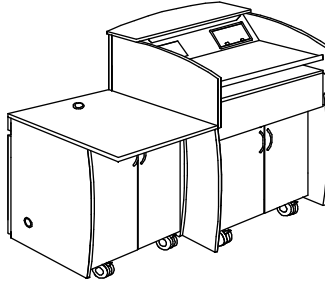

B. CLec 3030.WTE $499
30"W x 27"D x 33"H
WingTop Extension

C. Rack Sidecar 2430 / Rectangular Top with Overhang doubles the rack space of the Intellect 3030 and provides an ADA height worksurface:
1. **Hinged Front Doors** (lockable)
2. **Front Rack Rails** (12 RU spaces)
3. **Removable Back Panel**
4. **Passive Air Intake, Venting and Cableway.**
5. **7-Outlet Surge Strip** (w/breaker)

C. CLec 2430.RSC.RT $2175
24"W x 30"D x 33"H
Rack SideCar / Rectangular Top with Overhang

D. Rack Sidecar 3030 / Peninsula Top with Overhang doubles the rack space of the Intellect 3030 and provides an ADA height worksurface:
1. **Hinged Front Doors** (lockable)
2. **Front Rack Rails** (12 RU spaces)
3. **Removable Back Panel**
4. **Passive Air Intake, Venting and Cableway.**
5. **7-Outlet Surge Strip** (w/breaker)