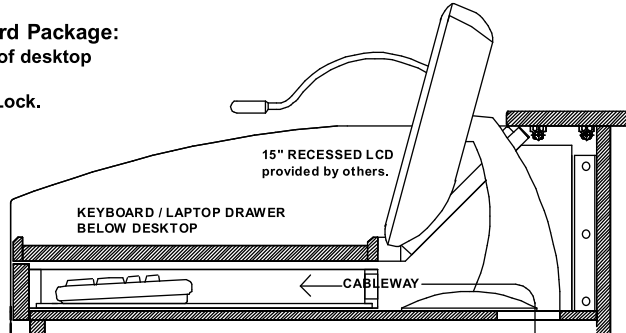

E O N D E S I G N S INTELLECT L E C T E R N S PRICE LIST / SPECIFIER F.O.B. Norwich, CT effective 2009	<< INTELLECT >> <i>Intellect is a compact, yet expandable, presentation lectern designed around a document camera drawer with space for 'on-board' electronics.</i> <i>Similar to Mobilis, Intellect expands in a modular format allowing for growth and change to your lectern configuration as your technology needs become more sophisticated.</i>	GENERAL SPECIFICATIONS - Intellect Lecterns have integrated wiremanagement, venting and casters and a "passthru" capability when specified with accessory cabinets. - Intellect Lecterns are standard in plastic laminate: - Vertical panels are Nevamar #MR-6-7T "Phantom Grey Matrix". All trim is Black. - Horizontal panels are available in (6) Standard (and 3 Optional) Laminates . - See Intellect Finishes Page for Standard Laminates and alternatives.		
INTELLECT 3030 LECTERN / OPTIONS		Option / Model No.	$LIST	MHEC NET

8. Integrated LCD / Keyboard Package:

- A. *Recessed Well @ rear of desktop for 15" Flat Panel monitor.
  - B. Keyboard Drawer with Lock.
2. *Specify monitor position Left or Right as standing at the lectern.

Note: Price does not include any electronics.

8. CLec LCD.KYBD Integrated LCD / Keyboard Drawer Package.

$699 D&I_$419 TG_ $363

9. Integrated *Symposium Package:

*Desktop Cutout fits both Symposium Model # IC 150 and # IM 150 .

Includes a fascia strip below desktop and optional cutout for X-Port 30 in Angled Control Panel.

Note: Price does not include any electronics.