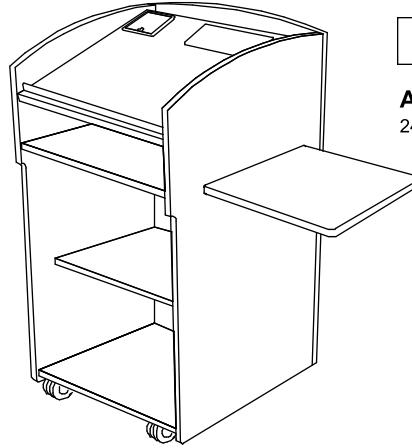

GENERAL SPECIFICATIONS

- Flash Podiums are sold in (3) functional versions. See Level 1 - 3 as described below.
- Flash Podiums are available in (4) standard finishes:
 - Phantom Gray Matrix with Black Edge Trim.
 - Fusion Maple with Charcoal Edge Trim.
 - Wild Cherry with Black Edge Trim.
 - Black with Cherry Edge Trim.
- Desktop, shelves and cabinetry are always Black.

A. FLASH / LEVEL 1

- Angled Desktop:**
 - Wire-drop @ rear of desktop.
 - Power-Data Grommet @ Left includes:
 - Duplex Outlet
 - RJ45 Cat 5E
 - Extron 5-gang cutout @ Right
 - Pencil Stop
- Fixed Reference Shelf**
- Projector Pullout Shelf**
(pulls out Right or Left).
- Intermediate Storage Shelf**
- 7-Outlet Surge Strip**
- 3" Diameter Casters w/ brake**
- Circular Logo Field** for customers printed logo.

PODIUM / Size	\$LIST
---------------	--------

A. FPod 2424.LVL1 \$1865
 24"W x 24"D x 45"H

B. FLASH / LEVEL 2

Includes Features 1 - 7 as described above PLUS:

- Powder-coated Steel Rack Cabinet with:**
 - Smoked Plexi Door (lockable).
 - Front Rack Rails (12RU spaces).
 - Passive Air Intake, Venting & Cableway.
 - Rack Cabinet slides out for servicing.

PODIUM / Size	\$LIST
---------------	--------

B. FPod 2424.LVL2 \$2635
 24"W x 24"D x 45"H

C. FLASH / LEVEL 3

Includes Features 1 - 8 as described above PLUS:

- Viewport / LCD Package:**
 - 15" x 15" Tempered Glass Panel mounted flush into Fixed Desktop. Tempered Glass Color: Dark Grey.
 - Keyboard Drawer with Sliding Mousetray.
 - Adjustable LCD Display Mounting Bracket (fits 15" - 17" display size).