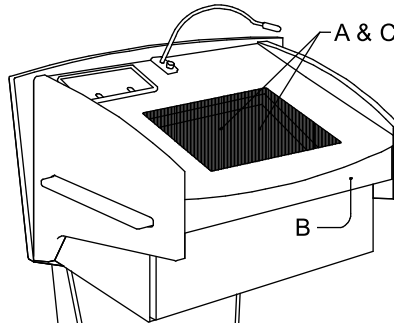

E O N D E S I G N S A E G I S P O D I U M S PRICE LIST / SPECIFIER F.O.B. Norwich, CT effective 2009	<< AEGIS >> Aegis is a dynamic solid wood podium with a graceful form and a 'fine furniture' appearance. The addition of an optional (4) RU rack cabinet makes Aegis a more than adequate multi-media podium for laptop presentations. An electrically-assisted version of the Aegis Podium is available at an additional charge.	GENERAL SPECIFICATIONS 1. Aegis Podiums have integrated wiremanagement, venting and options for portability and storage . 2. Aegis Podiums are standard in (5) solid woods: A. Quarter-sawn Maple with Black Trim. B. Quarter-sawn Oak with Black Trim. C. Plain-sawn Cherry with Black Trim. D. Plain-sawn Walnut with Black Trim. E. Ribbon-Striped Mahogany with Black Trim. 3. See the Aegis Finishes Page for Std. Finish Colors. 4. Custom woods and finishes are available.	
AEGIS PODIUM / OPTIONS		Option / Model No.	$LIST

1. **9. Viewport / LCD Package** is a no-charge option to allow for an on-board computer. This option maintains the Cable Reservoir and Little-Lite from the standard product, however, the keyboard drawer becomes an access panel (only).
2. **A. 15" x 15" Glass Viewing Panel** mounted flush in Fixed Desktop. Tempered Glass / Color: Dark Grey
   - **B. Keyboard Drawer** becomes an access panel.
   - **C. LCD Display (15" - 17") Bracket** mounted below glass.

9. APod LCD.VPRT **$00.00**
Viewport / LCD Package